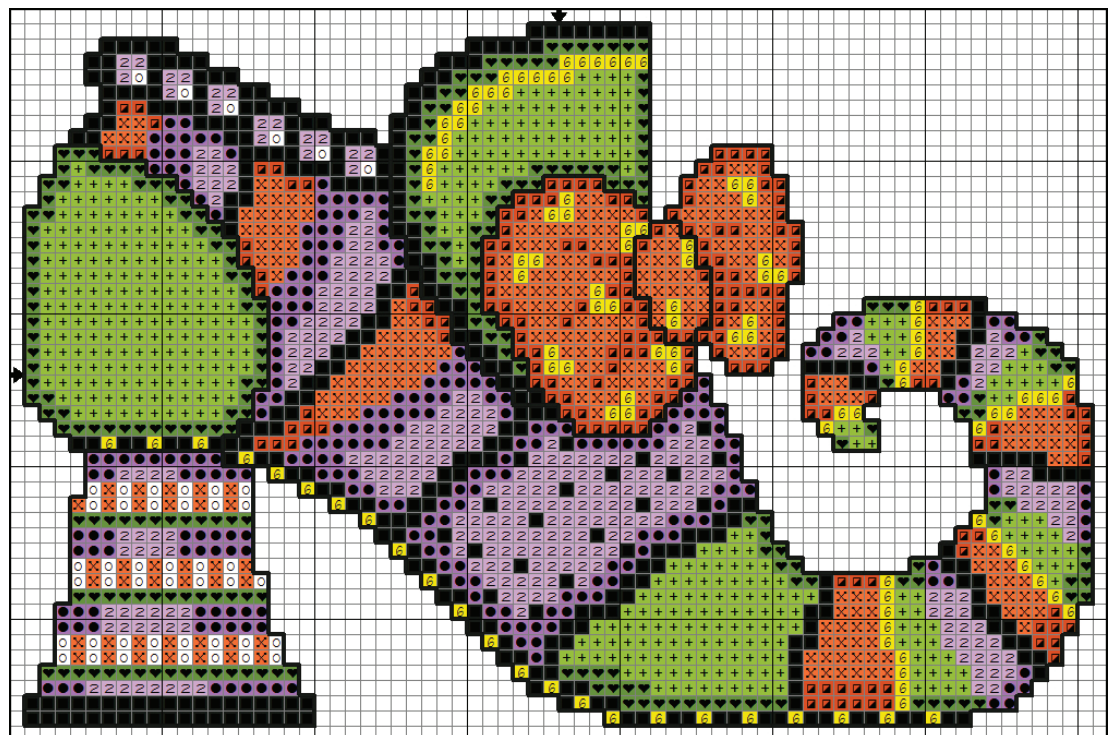

Sullivans USA
4341 Middaugh Avenue
Downers Grove, IL 60515
800-862-8586
www.SullivansUSA.net